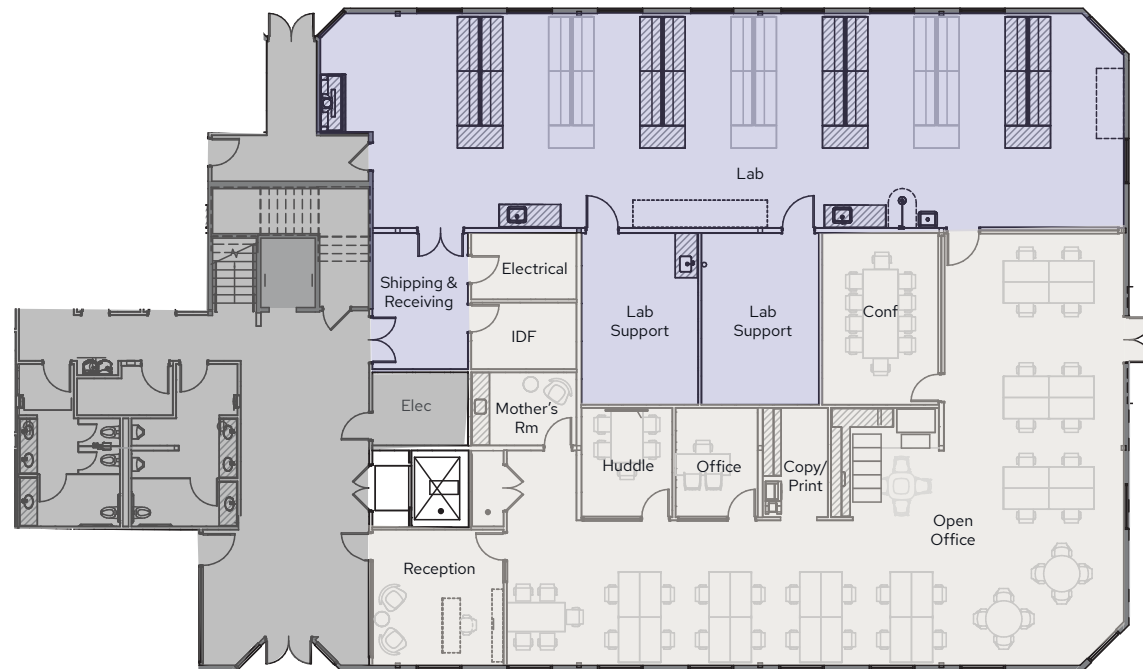

2445 FABER PLACE

Lab Office

102
SUITE

7,237
SQ FT
SPEC

Q3 2024
DELIVERY