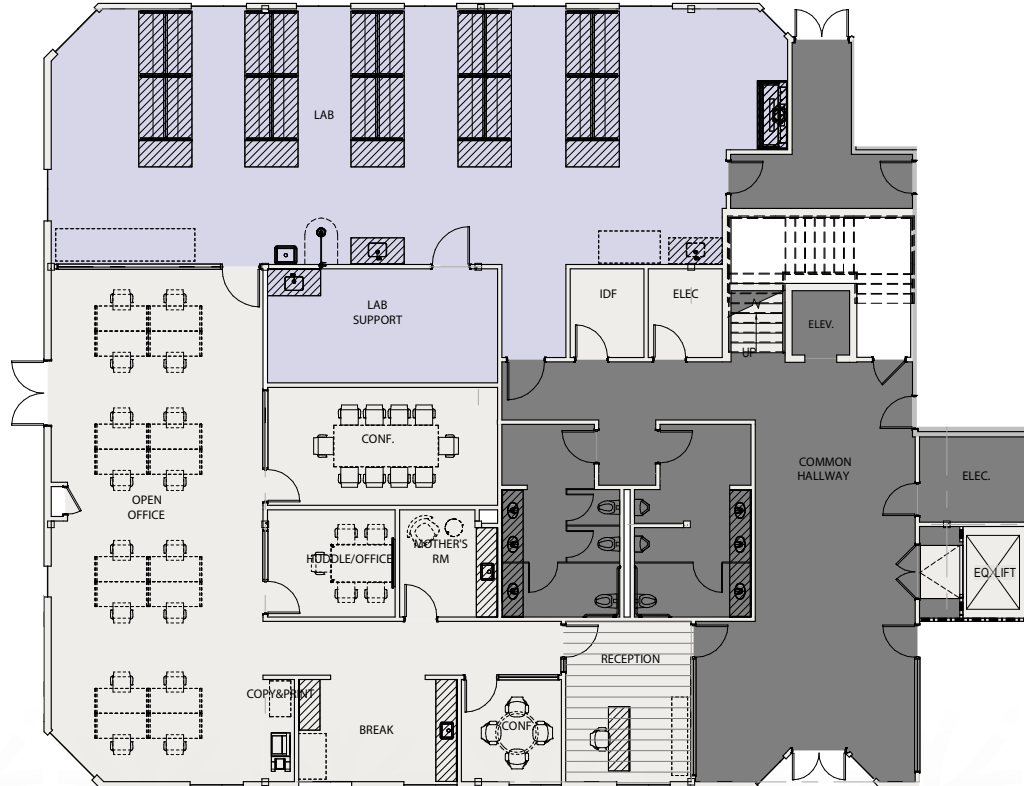

# 2445 FABER PLACE

Lab Office Furniture not included

**101  
SUITE**

**5,043  
SQ FT  
SPEC**

**Q1 2024  
DELIVERY**