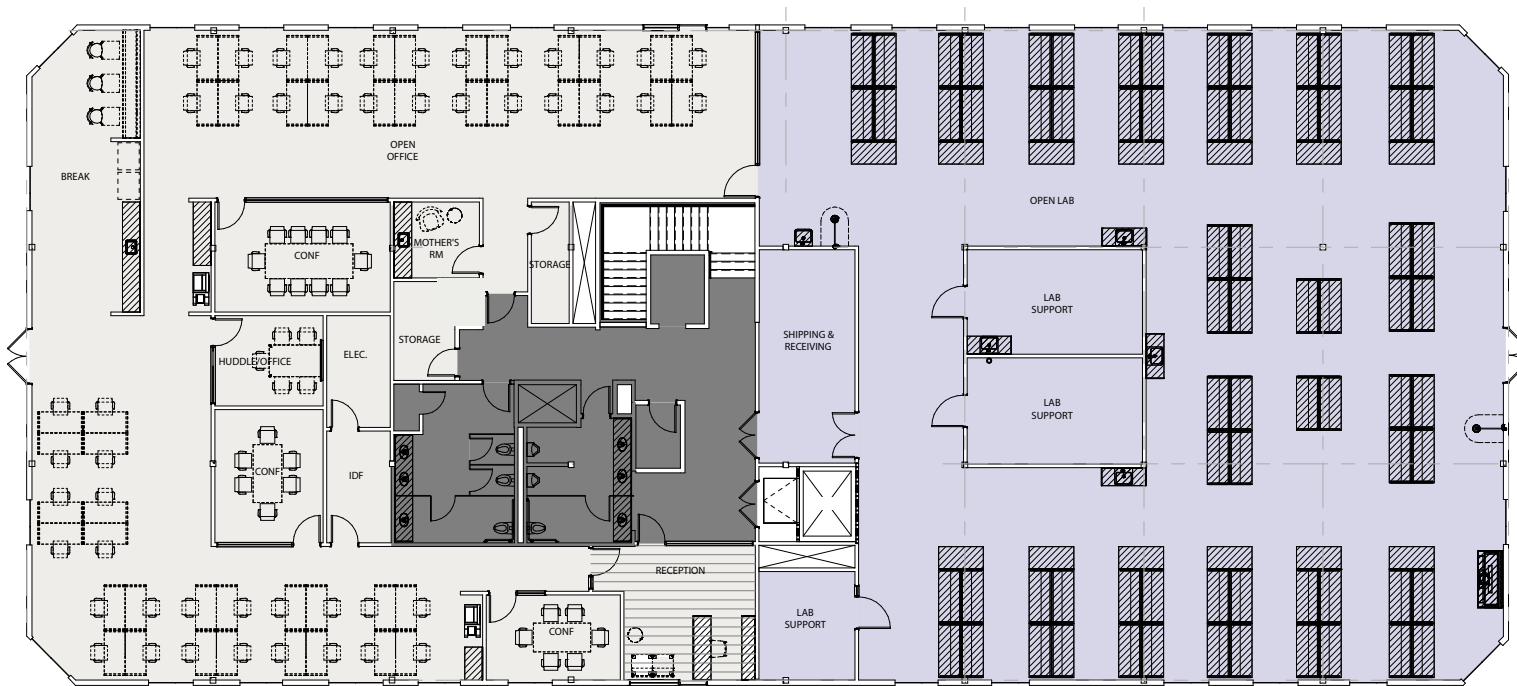

2445 FABER PLACE

Lab Office Furniture not included

**200
SUITE**

**12,544
SQ FT
SPEC**

**Q1 2024
DELIVERY**